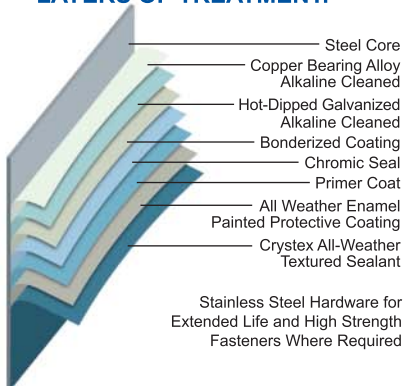

**POOL WALL AND FRAME
LAYERS OF TREATMENT:**

**QUALITY
VALUE
STYLE**

**30 Year
Limited Warranty**
First 3 seasons no charge for parts

- Two piece duo color wrap-around molded resin top covers with Splash insert.
- One piece wrap-around molded bottom covers with Splash insert.
- 7" Heavy duty Crystex coated galvanized steel ledges.
- 6" Column type Crystex coated galvanized steel verticals.
- Universal painted galvanized steel top and bottom rails.
- Universal painted galvanized steel top and bottom plates.
- Graphite color pool wall and frame.

CRYSTEX® COATED GALVANIZED STEEL

All Swim'n Play pools are designed with universal integrative parts for an easier and more accurate installation.

The external molded resin and Crystex coated galvanized steel components were constructed to endure all weather conditions and give you years of enjoyment in your pool.